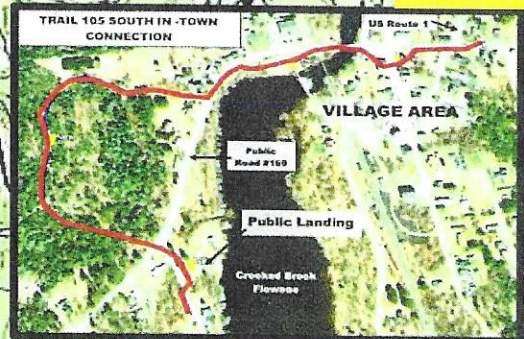

# EAST GRAND SNOWMOBILE CLUB 2019-20 TRAILS MAP

Intersect  
Linneus Sno  
Sports

Trail 105  
North  
21 Miles

Route 1 Trail – 3.5 Miles

Mem's Place

First Settlers Lodge

The Mill Yard  
Gas/Food  
Parking

Greenland Cove  
Trail #7 – 5 Miles

Cowgers Camps

Trail 105  
South  
8 Miles

24 Hour Store

Knights Thriftway  
Machias Savings Bank

Greenland  
Cove  
Camps

End Trail #7  
Boulder Road

Intersect Quod County Snowmobile Club