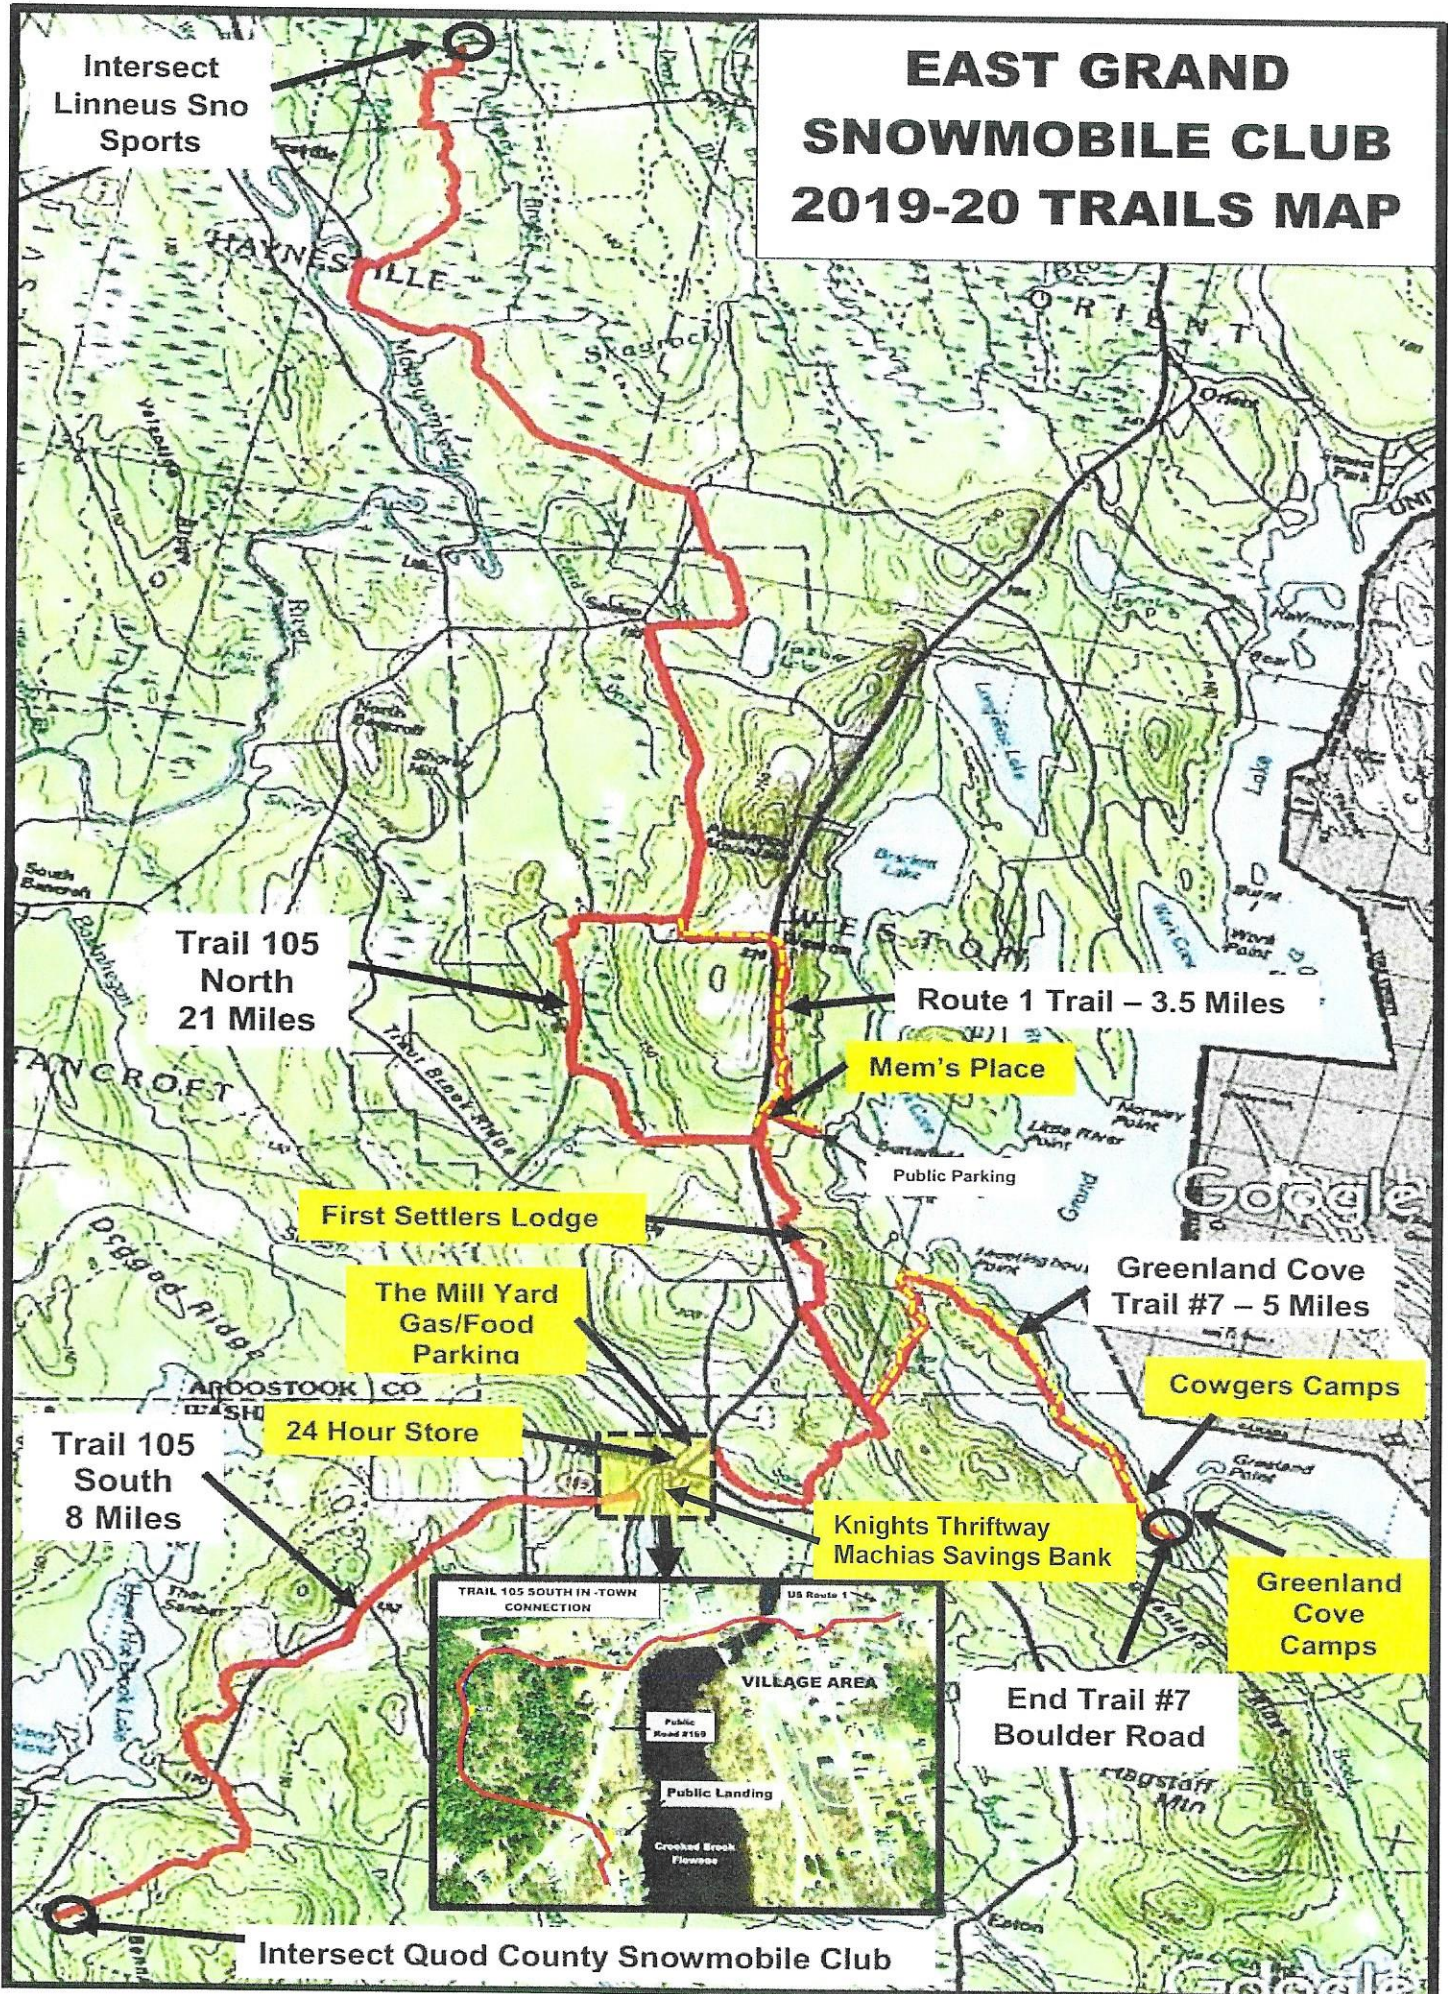

# EAST GRAND SNOWMOBILE CLUB 2019-20 TRAILS MAP

Intersect  
Linneus Sno  
Sports

Trail 105  
North  
21 Miles

Route 1 Trail – 3.5 Miles

Mem's Place

First Settlers Lodge

The Mill Yard  
Gas/Food  
Parking

Greenland Cove  
Trail #7 – 5 Miles

Cowgers Camps

Trail 105  
South  
8 Miles

24 Hour Store

Knights Thriftway  
Machias Savings Bank

Greenland  
Cove  
Camps

End Trail #7  
Boulder Road

Intersect Quod County Snowmobile Club